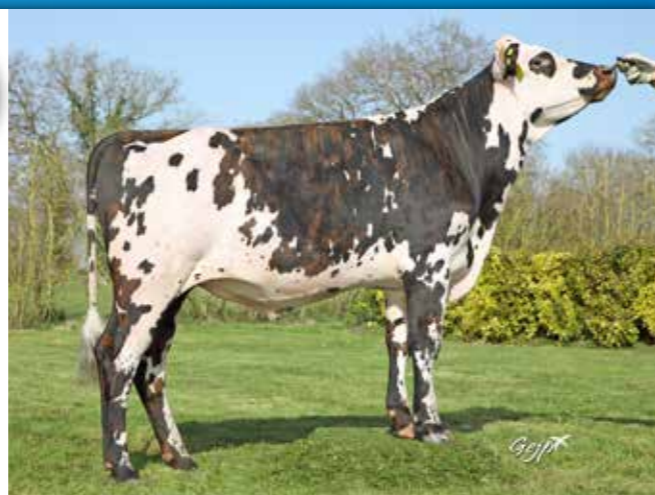

## HIGH MILK & RATES - EXCELLENT TYPE

ROQUEFORT is the TOP combination of milk production and feet & legs. He brings fertility, precocity, calving ease.

**F&L**  
**+2,2**

**Type**  
**+1,8**