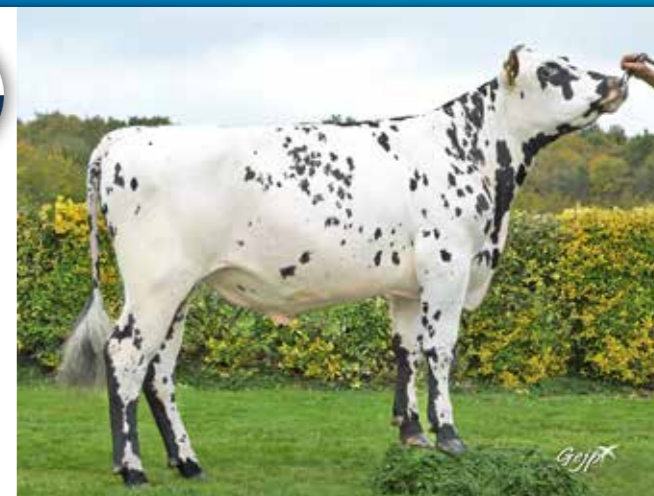

### RATES - TYPE - FERTILITY

TATTOO is the bull excellent on all criteria. He brings high rates with a good milk production, very beautiful type, high fertility. Bull BB & A2A2.

## SUPREME

FR7275301531 • Born: 04/08/2021

KCn **AB** • BCn **A2A2** • aAa **564132**

PYGMALION x NATANGA x JASMIN

Milk  
+1295

Beef  
+2,2

SEXED

### TYPE - DUAL PURPOSE QUALITIES

SUPREME brings dual purpose qualities with high added value for young males and excellent milk production. He transmits udders strongly attached and an excellent foot angle.